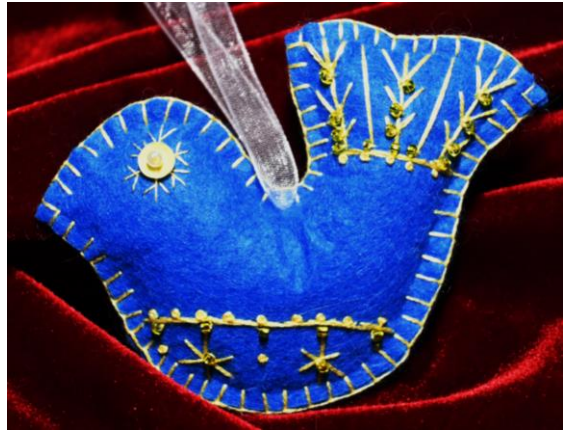

**NEEDLE FELTED SHEEP HANGING ORNAMENTS  
SOLD INDIVIDUALLY**

Size: approx. 3"

Item # CSHO2023092839 ↓

Item # CSHO2023092840 ↓

Item # CSHO2023092841 ↓

Item # CSHO2023092842 ↓

**NEEDLE FELTED SHEEP HANGING ORNAMENTS  
SOLD INDIVIDUALLY**

Size: approx. 3"

Item # CSHO2023092835 ↓

Item # CSHO2023092836 ↓

Item # CSHO2023092837 ↓

Item # CSHO2023092838 ↓

**FELT EMBROIDERED ORNAMENTS**  
**SOLD INDIVIDUALLY**  
Sizes are Approximate

Item# 2022030644 ↓  
Colour: Grey  
Height: 3" Width: 3.5"

Item# 2022030654 ↓  
Colour: Blue  
Height: 3" Width: 3.5"

Item# 2022030648 ↓  
Colour: Light Grey Blue  
Height: 3" Width: 3.5"

Item# 2022030649 ↓  
Colour: Pink  
Height: 3" Width: 3.5"