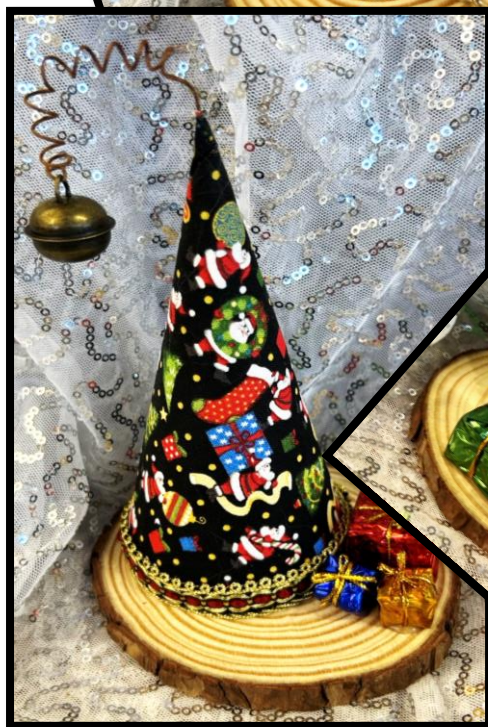

# FABRIC COVERED WHIMSICAL TREE ON WOODEN BASE

Cone Shaped Tree Size approximately 6" inches tall

\$20.00 Each

9

10

11

12