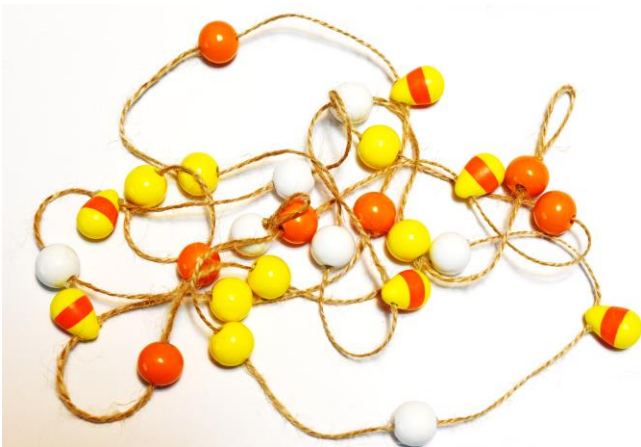

Item# WPC2023092732 ↓  
(Cream - 2 Available)

Item# WPC2023092734 ↓  
(Cream with leaves attached to stem : 3 Available)

**AUTUMN BEADED GARLAND - HOME DECOR**  
**SOLD INDIVIDUALLY**

Size Approximately: 6 Feet Long

# HALLOWEEN BEADED GARLAND - HOME DECOR SOLD INDIVIDUALLY

Size Approximately: 6 Feet Long

Item # HAG2023092845 ↓ (2)

Item # HAG2023092844 ↓ (6)

**FUZZY PUMPKIN GARLAND - HOME DECOR**  
**SOLD INDIVIDUALLY**