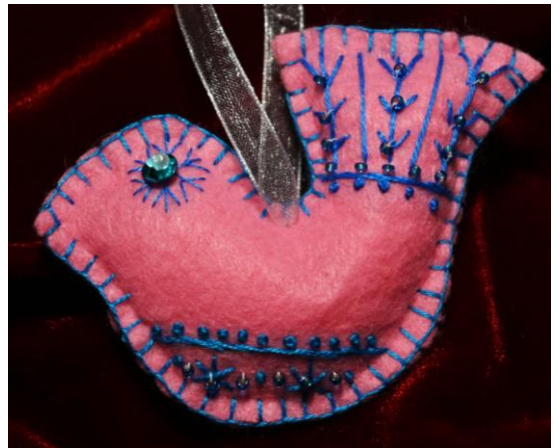

Item# 2022030649 ↓
Colour: Pink
Height: 3" Width: 3.5"