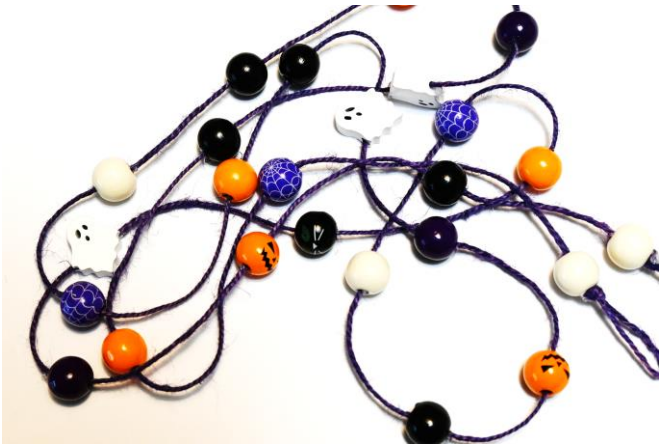

# HALLOWEEN BEADED GARLAND - HOME DECOR SOLD INDIVIDUALLY

Size Approximately: 6 Feet Long

Item # HAG2023092845 ↓ (2)

Item # HAG2023092844 ↓ (6)

**FUZZY PUMPKIN GARLAND - HOME DECOR**  
**SOLD INDIVIDUALLY**